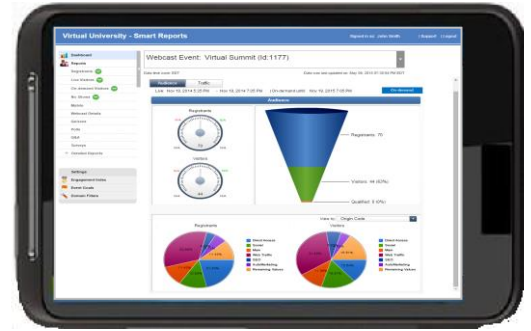

TURN DATA INTO ACTIONABLE METRICS...

- Centralised reporting gathers all data in a single module
- Engagement Index measures and scores audience participation
- Easily import data into CRM and LMS systems such as Eloqua™, Marketo® and Sum Total™

LEVERAGE THE REACH OF WEBCASTS FOR...

- Sales and Marketing Campaigns
- Town Halls and Corporate Conferences
- Training and eLearning Programs
- Investor Relations

WANT MORE INFORMATION?

Visit westuc.com, contact your dedicated Account Manager, or regional Webinars & Enterprise Streaming team:

NORTH AMERICA
+1-800-232-0900

EUROPE, MIDDLE EAST & AFRICA
digitalmediaservicesEMEA@west.com

ASIA PACIFIC
dms-APAC@west.com

we connect. we deliver.